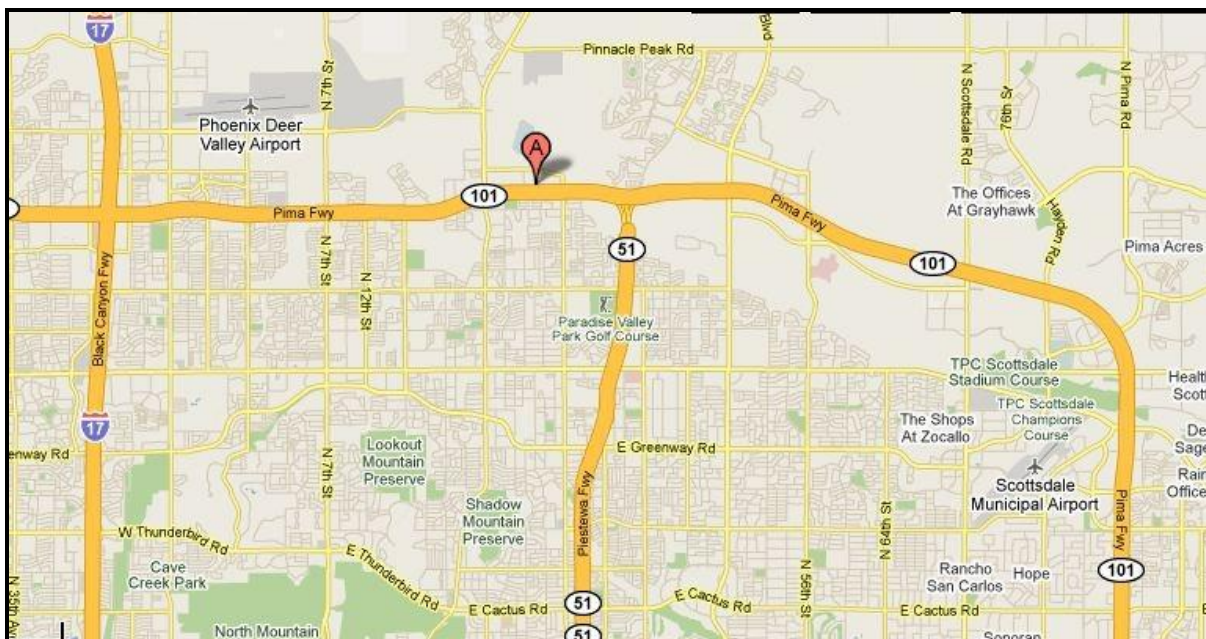

Exit 101 Pima Freeway at Cave Creek Road. Go north on Cave Creek Road.
Make right (going east) on E Mohawk Lane
Make left (going north) on N 29th Place
We are located in the same building as European Custom Upholstery on right.