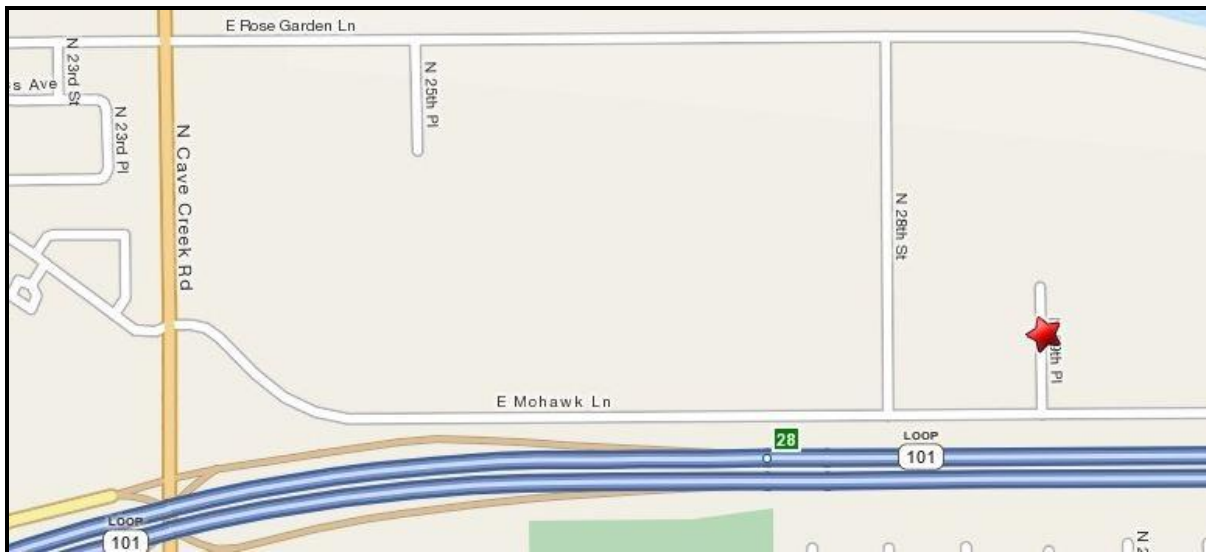

Exit 101 Pima Freeway at Cave Creek Road. Go north on Cave Creek Road.
Make right (going east) on E Mohawk Lane
Make left (going north) on N 29th Place
We are located in the same building as European Custom Upholstery on right.